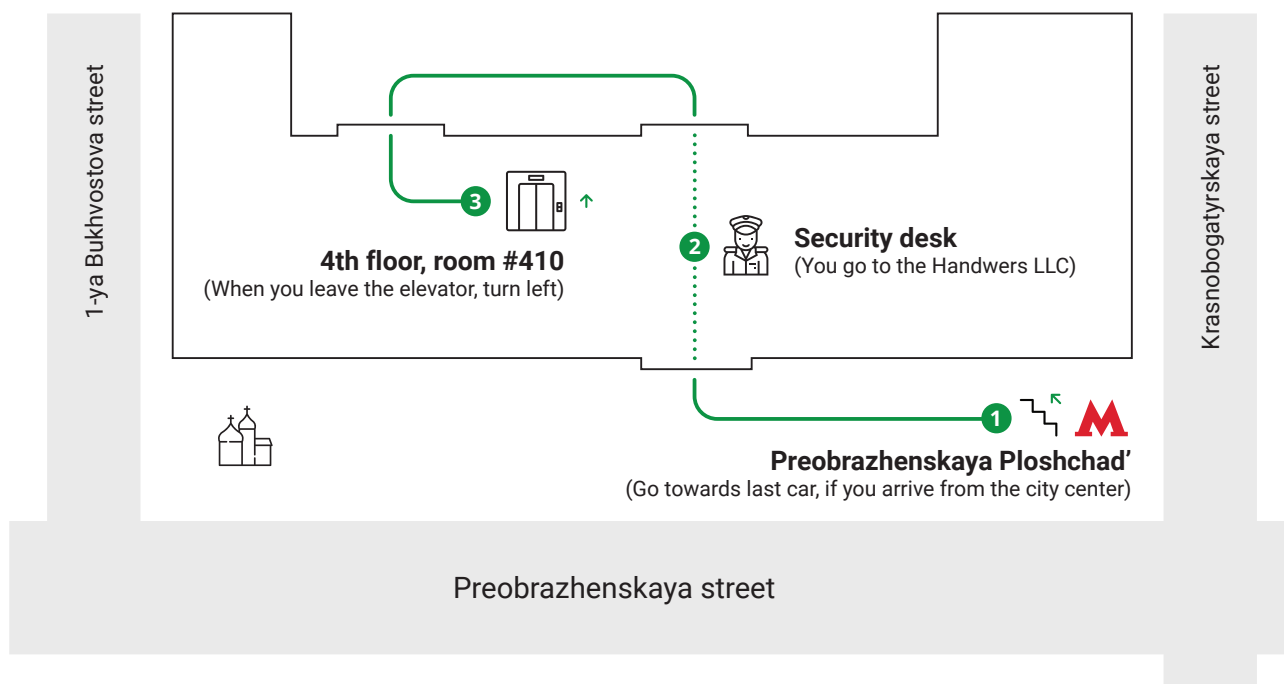

How to get to our showroom

We are open on weekdays from 11 am to 7 pm. To enter the territory, where the showroom is located, you should **in advance (at least 10 minutes before arrival)**

order a pass over the phone or via <http://handwers.com/pass>.

You should have a passport or other ID.

1. **1** Go towards last car, if you arrive from the city center. After the glass doors turn right, then go up to the left stairs and keep going (towards the the church) to the entrance with a sign «НИИДАР-Недвижимость» (NIIDAR).
2. **2** At the security desk say that you are going to the Handwers company (Хэндверс) and the pass on your name was ordered by email.
3. **3** After entering the territory go to the first entrance which will be on your left. Then go up the elevator to the 4th floor. After leaving the elevator, turn left and go down the corridor to the 410 office. Here we are :)

+7 495 648 66 28

www.handwers.com