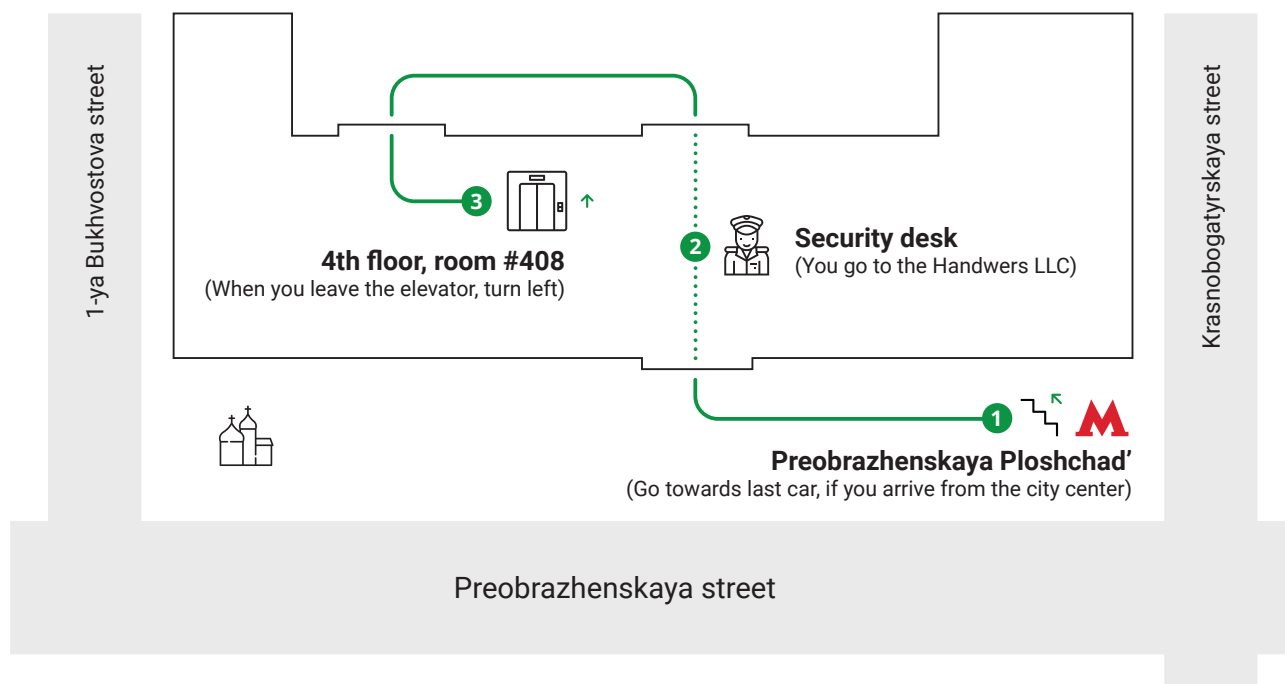

# How to get to our showroom

We are open on weekdays from 11 am to 7 pm. To enter the territory, where the showroom is located, you should **in advance (at least 10 minutes before arrival)**

**order a pass** over the phone or via <http://handwers.com/pass>.

You should have a passport or other ID.

- 1** Go towards last car, if you arrive from the city center. After the glass doors turn right, then go up to the left stairs and keep going (towards the the church) to the entrance with a sign «НИИДАР-Недвижимость» (NIIDAR).
- 2** At the security desk say that you are going to the Handwers company (Хэндверс) and the pass on your name was ordered by email.
- 3** After entering the territory go to the first entrance which will be on your left. Then go up the elevator to the 4th floor. After leaving the elevator, turn left and go down the corridor to the 408 office. Here we are :)